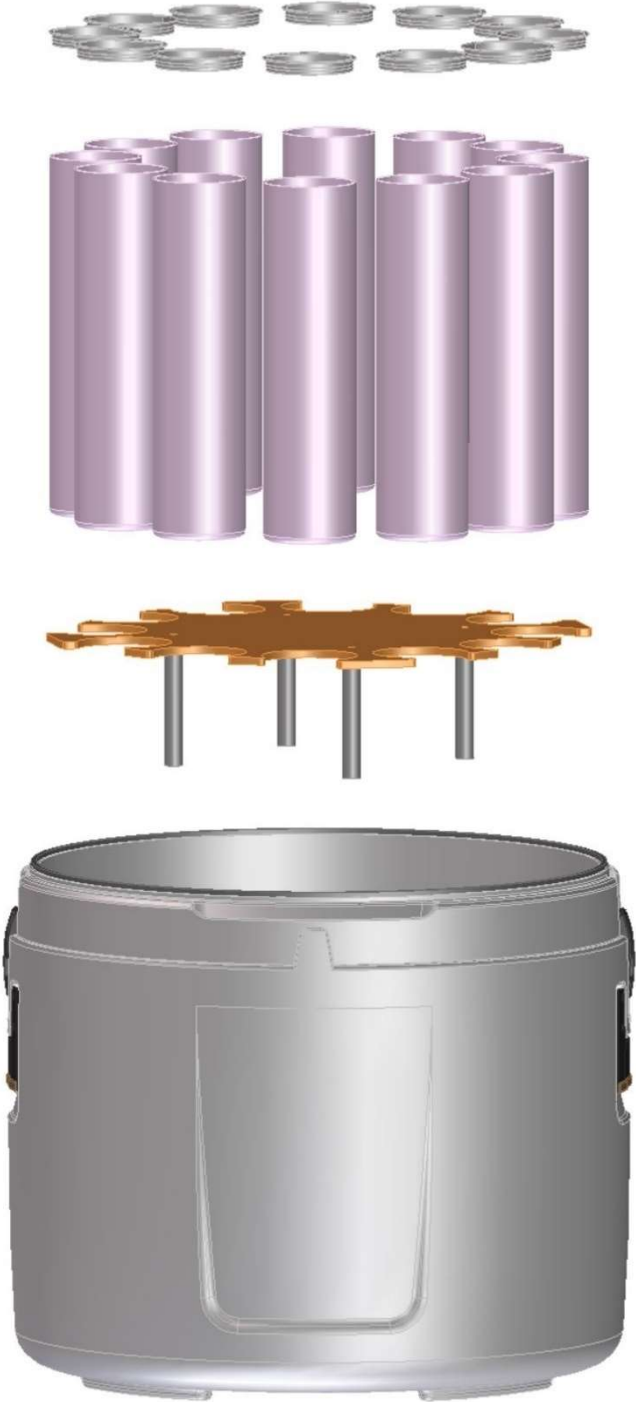

- 0901128 **Distributor arm for the following variants**
- 0901168 Set of **24 x 1L** Bottles (PE) with caps
- 0901173 Set of **8 x 2L** Bottles (Glass – Duran50) with Caps and Fixing plate
- 0901172 Set of **12 x 1L** Bottles (Glass – Duran50) with Caps and Fixing plate
- 0901171 Set of **24 x 350mL** Bottles (Glass – Duran50) with Caps and Fixing plate
  
- 0901129 **Distributor arm for the following variants:**
- 0901169 Set of 4 x 4L Bottles (PE) with Caps and Fixing plate
- 0901170 Set of 8 x 2L Bottles (PE) with Caps and Fixing plate

**Note: The bottom housing is not part of the sets!**

**24 x 1 L PE (Nr. 0901168)**

8 x 2 L PE (Nr. 0901170)

4 x 4 L PE (Nr. 0901169)

1 x 26,5 L PE (Nr. 0060633)

1 x 10 L PE (Nr. 0060045)

24 x 350ml **Glass** (Nr. 0901171)

**12 x 1 L Glass (Nr. 901172)**

**8 x 2 L Glass (Nr. 0901173)**