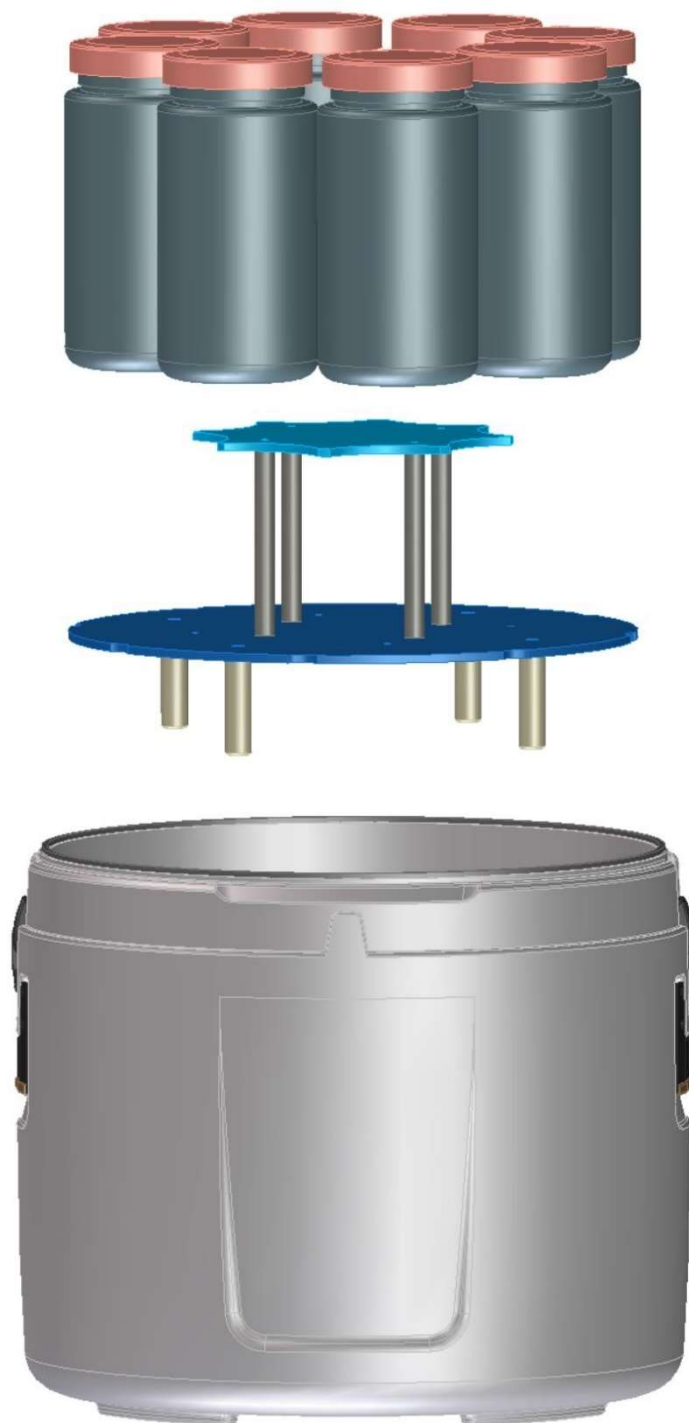

P6L 8x2ltr PE(Nr. 0901170).JPG

P6L 12x1ltr Glas (Nr. 901172) .JPG

P6L 24x1ltr PE (Nr. 0901168).JPG

P6L 24x350ml Glas (Nr. 0901171).JPG

**Note:** one of the distributor arms are only necessary to order, if not already available!

- 0901128 **Distributor arm for the following variants**
- 0901168 Set of **24 x 1L** Bottles (PE) with caps
- 0901173 Set of **8 x 2L** Bottles (Glass – Duran50) with Caps and Fixing plate
- 0901172 Set of **12 x 1L** Bottles (Glass – Duran50) with Caps and Fixing plate
- 0901171 Set of **24 x 350mL** Bottles (Glass – Duran50) with Caps and Fixing plate
  
- 0901129 **Distributor arm for the following variants:**
- 0901169 Set of 4 x 4L Bottles (PE) with Caps and Fixing plate
- 0901170 Set of 8 x 2L Bottles (PE) with Caps and Fixing plate

**Note: The bottom housing is not part of the sets!**

**24 x 1 L PE (Nr. 0901168)**

8 x 2 L PE (Nr. 0901170)

4 x 4 L PE (Nr. 0901169)

1 x 26,5 L PE (Nr. 0060633)

1 x 10 L PE (Nr. 0060045)

24 x 350ml **Glass** (Nr. 0901171)

**12 x 1 L Glass (Nr. 901172)**

**8 x 2 L Glass (Nr. 0901173)**