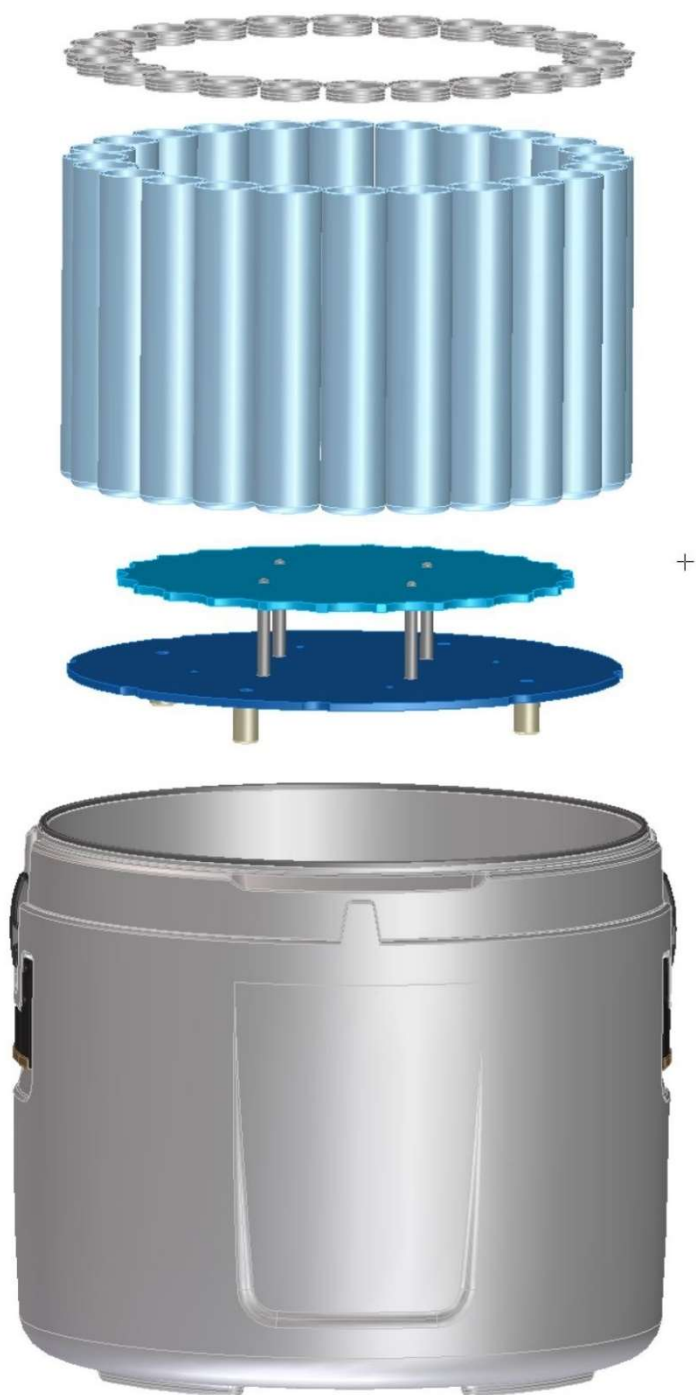

- 0901128 **Distributor arm for the following variants**
- 0901168 Set of **24 x 1L** Bottles (PE) with caps
- 0901173 Set of **8 x 2L** Bottles (Glass – Duran50) with Caps and Fixing plate
- 0901172 Set of **12 x 1L** Bottles (Glass – Duran50) with Caps and Fixing plate
- 0901171 Set of **24 x 350mL** Bottles (Glass – Duran50) with Caps and Fixing plate
  
- 0901129 **Distributor arm for the following variants:**
- 0901169 Set of 4 x 4L Bottles (PE) with Caps and Fixing plate
- 0901170 Set of 8 x 2L Bottles (PE) with Caps and Fixing plate

**Note: The bottom housing is not part of the sets!**

**24 x 1 L PE (Nr. 0901168)**

8 x 2 L PE (Nr. 0901170)

4 x 4 L PE (Nr. 0901169)

1 x 26,5 L PE (Nr. 0060633)

1 x 10 L PE (Nr. 0060045)

24 x 350ml **Glass** (Nr. 0901171)

**12 x 1 L Glass (Nr. 901172)**

**8 x 2 L Glass (Nr. 0901173)**