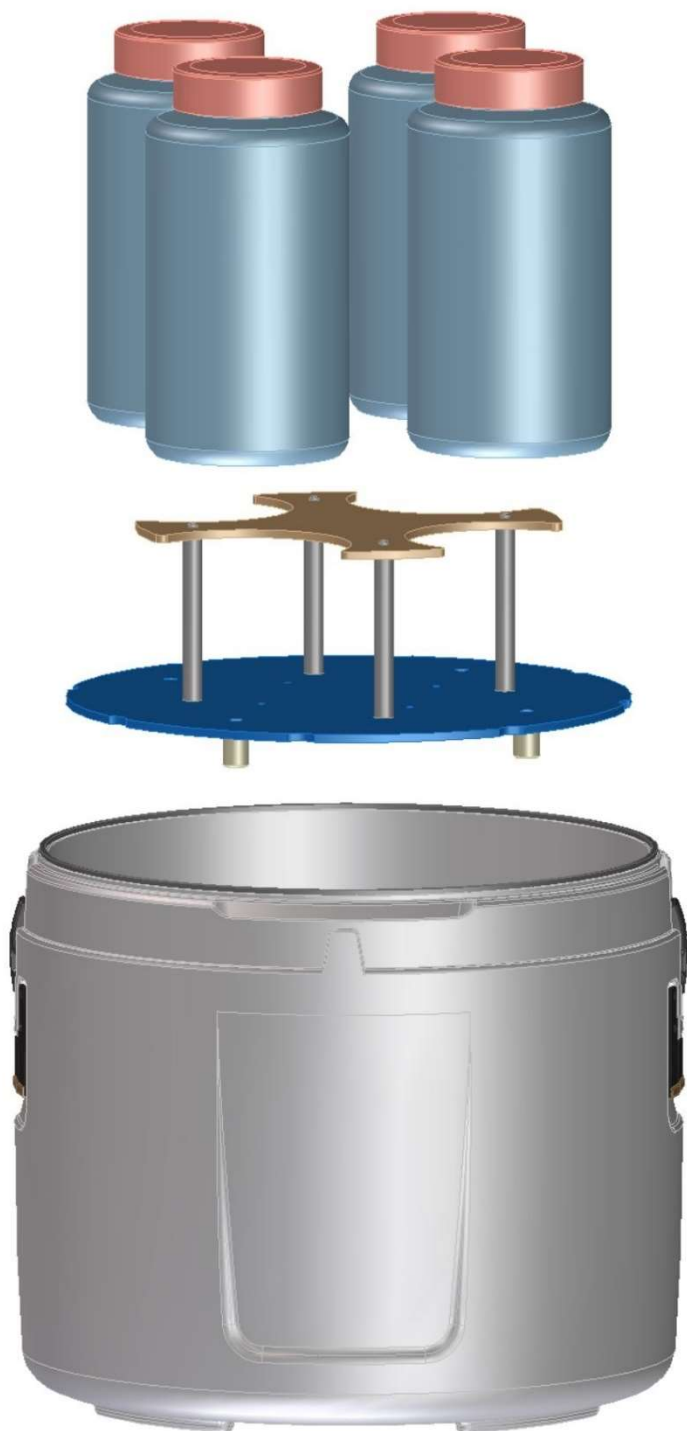

- 0901128 **Distributor arm for the following variants**
- 0901168 Set of **24 x 1L** Bottles (PE) with caps
- 0901173 Set of **8 x 2L** Bottles (Glass – Duran50) with Caps and Fixing plate
- 0901172 Set of **12 x 1L** Bottles (Glass – Duran50) with Caps and Fixing plate
- 0901171 Set of **24 x 350mL** Bottles (Glass – Duran50) with Caps and Fixing plate
  
- 0901129 **Distributor arm for the following variants:**
- 0901169 Set of 4 x 4L Bottles (PE) with Caps and Fixing plate
- 0901170 Set of 8 x 2L Bottles (PE) with Caps and Fixing plate

**Note: The bottom housing is not part of the sets!**

**24 x 1 L PE (Nr. 0901168)**

8 x 2 L PE (Nr. 0901170)

4 x 4 L PE (Nr. 0901169)

1 x 26,5 L PE (Nr. 0060633)

1 x 10 L PE (Nr. 0060045)

24 x 350ml **Glass** (Nr. 0901171)

**12 x 1 L Glass (Nr. 901172)**

**8 x 2 L Glass (Nr. 0901173)**